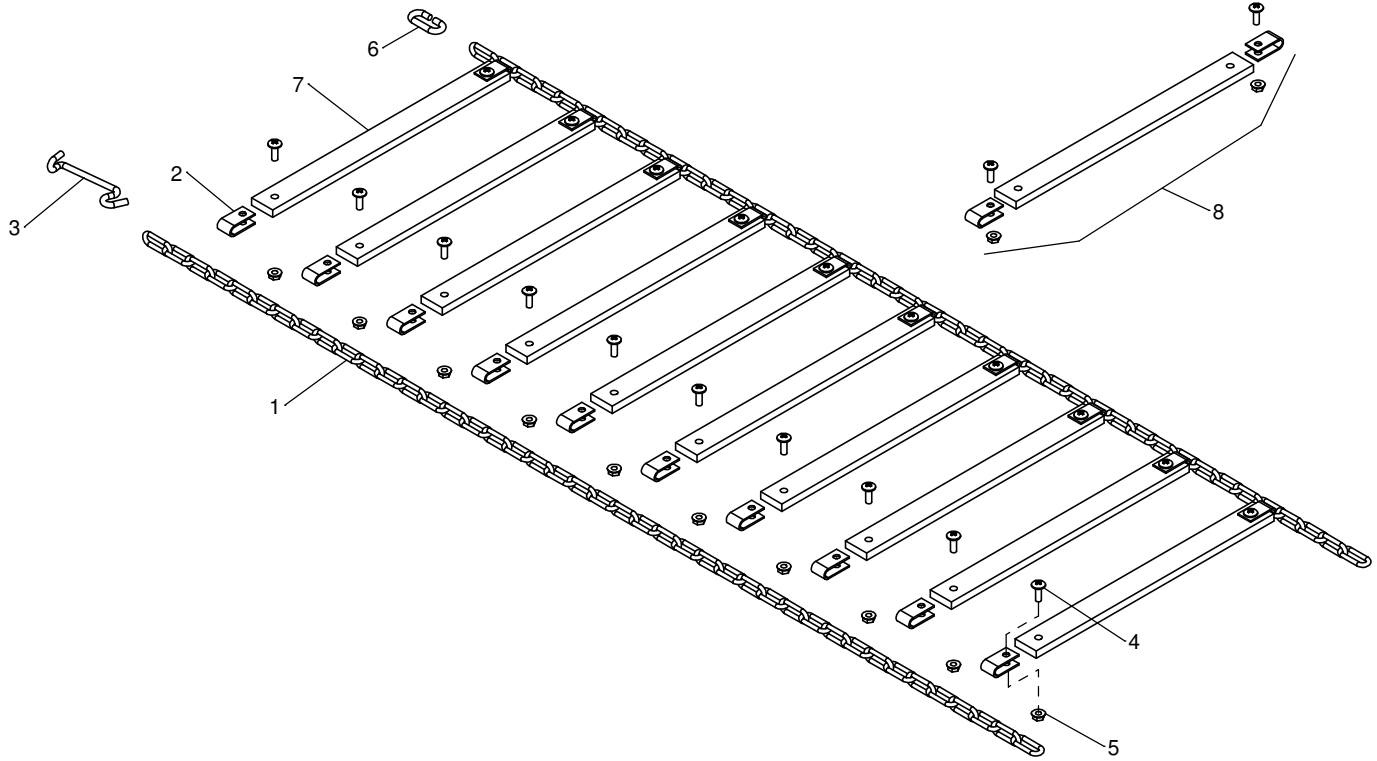

TerraGrip Traction Belts

Model Number **Description**
 Applies To All Traction Belts

ITEM #	PART #	DESCRIPTION
1	ST50268	Straight Link Coil Chain
2	ST50245	Rubber Chain Clamp
3	ST50279	Chain Clip
4	ST65016	1/4 x 3/4 Truss Head Bolt
5	ST65073	1/4" Flange Nut
6	ST50269	Connector Link
7	ST50265	Rubber 3/8" x 1-1/4" x 14"
-	ST50263	Rubber 3/8" x 1-1/4" x 12
-	ST50264	Rubber 3/8" x 1-1/4" x 13.5
-	ST50266	Rubber 3/8" x 1-1/4" x 15.5
-	50267-18	Rubber 3/8" x 1-1/4" x 18
-	50267-10	Rubber 3/8" x 1-1/4" x 10
8	ST50538*	12" Rubber Slat Replacement Kit
-	ST50539*	13.5" Rubber Slat Replacement Kit
-	ST50540*	15.5" Rubber Slat Replacement Kit

* Slat replacement kits include one rubber, two rubber clamps, two bolts and two nuts